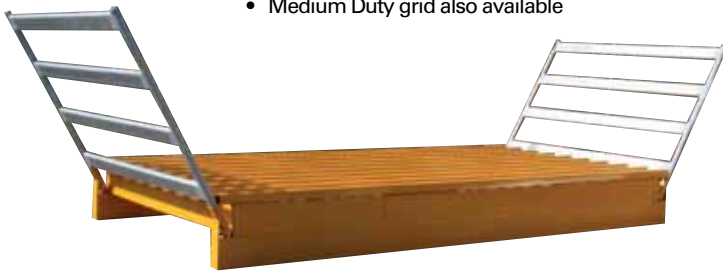

Veterinary & Accessories

Stock Grids

- Engineers Certificate
- Built to Bridge specifications AS5100
- Suitable for Farm Entrances or Roads
- Medium Duty grid also available

SAVE TIME
No more opening gates!