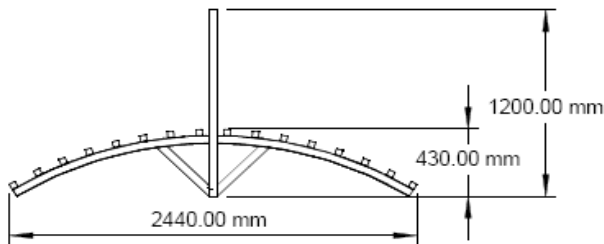

"Mmmm"

ATV STOCK GRID

The Commander Ag-Quip ATV Stock Grid offers ease of installation and sturdy, built-to-last construction. Another innovative product from Commander Ag-Quip to help the man on the land.

COMMANDER AG-QUIP
INNOVATIVE FARM EQUIPMENT

FEATURES:

- Robust design.
- Galvanized steel construction .
- Simple to install, no digging or concreting required.
- Extra wide (1.8m).
- Save time, no more opening & closing gates.
- Full sized heavy duty grids available too.