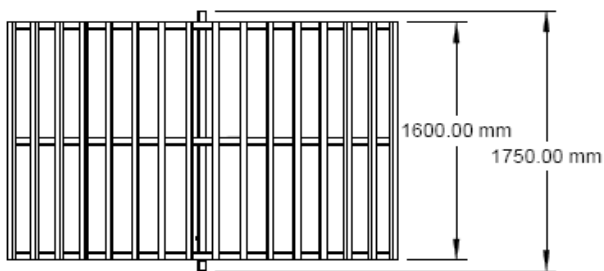

"Mmmm"

ATV STOCK GRID

The Commander Ag-Quip ATV Stock Grid offers ease of installation and sturdy, built-to-last construction. Another innovative product from Commander Ag-Quip to help the man on the land.

COMMANDER AG-QUIP
INNOVATIVE FARM EQUIPMENT

FEATURES:

- Robust design.
- Galvanized steel construction .
- Simple to install, no digging or concreting required.
- Extra wide (1.8m).
- Save time, no more opening & closing gates.
- Full sized heavy duty grids available too.